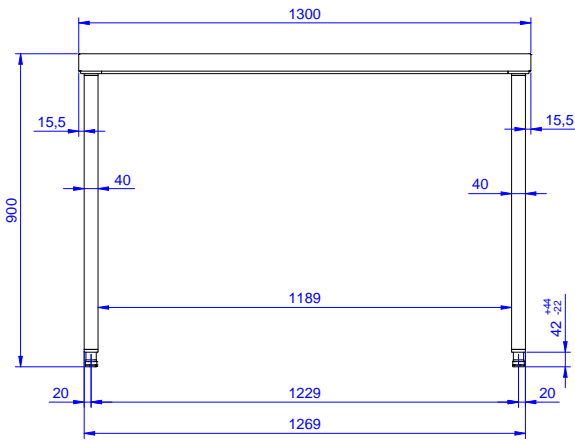

Short Form Specification

Item No. _____

The 50mm high worktop in 304 AISI stainless steel, 1mm in thickness, has upturned edges and incorporates a layer of sound deadening, waterproof and fireproof material. Square section legs 40x40mm on 1" height-adjustable feet in 304 AISI stainless steel.

Main Features

- Ideal for central positioning in the kitchen, either as island installation or back to back.

Construction

- 50 mm worktop in 304 AISI stainless steel, 10/10 in thickness with upturned edges and reinforced waterproof underpanel, incorporates a layer of sound deadening materials.
- 400 or 600 mm wide single drawer, chest of 4 drawers, lower shelf, three-sided underframe and set of castors as alternative to the feet, can be fitted as optional on all work tables.
- 40 mm-thick lower shelf (available as optional accessory on some models) slots easily into place at a height of 200 mm from the floor. Lower shelf is compulsory to install the chest of drawers.
- Square section legs and 40 mm height-adjustable feet in 304 AISI stainless steel.
- Table top slots into legs without using screws to facilitate installation.

APPROVAL: _____

Front

Side

Top

Key Information:

External dimensions, Width:

133220 (TG1300N) 1300 mm

External dimensions, Depth:

700 mm

External dimensions, Height:

900 mm

Worktop thickness:

50 mm

Net weight:

42 kg