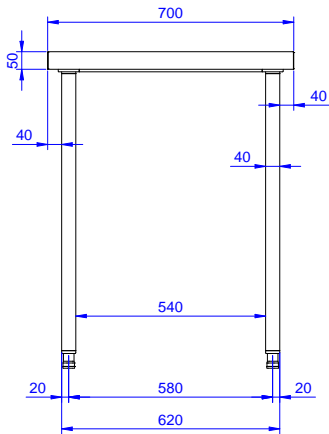

Main Features

- Ideal for central positioning in the kitchen, either as island installation or back to back.

Construction

- 50 mm worktop in 304 AISI stainless steel, 10/10 in thickness with upturned edges and reinforced waterproof underpanel, incorporates a layer of sound deadening materials.
- 400 or 600 mm wide single drawer, chest of 4 drawers, lower shelf, three-sided underframe and set of castors as alternative to the feet, can be fitted as optional on all work tables.
- 40 mm-thick lower shelf (available as optional accessory on some models) slots easily into place at a height of 200 mm from the floor. Lower shelf is compulsory to install the chest of drawers.
- Square section legs and 40 mm height-adjustable feet in 304 AISI stainless steel.
- Table top slots into legs without using screws to facilitate installation.

Optional Accessories

- Set of 4 wheels (2 with brake) PNC 855150
d. 100mm for tables and sinks
(total height on wheels= 993 mm)
- Single drawer GN 1/1, 400mm PNC 855280
- Single drawer, 600mm PNC 855281
- Additional drawer, 600mm (to PNC 855295
set up a chest of 2, 3, 4
drawers)
- Additional drawer GN 1/1, PNC 855298
400mm (to set up a chest of 2,
3, 4 drawers)
- Lower shelf for 1300 mm tables PNC 855350
and sinks
- 3-sided underframe for PNC 855357
1300mm tables

APPROVAL: _____

Front

Side

Top

Key Information:

External dimensions, Width:

133220 (TG1300N) 1300 mm

External dimensions, Depth:

700 mm

External dimensions, Height:

900 mm

Worktop thickness:

50 mm

Net weight:

42 kg